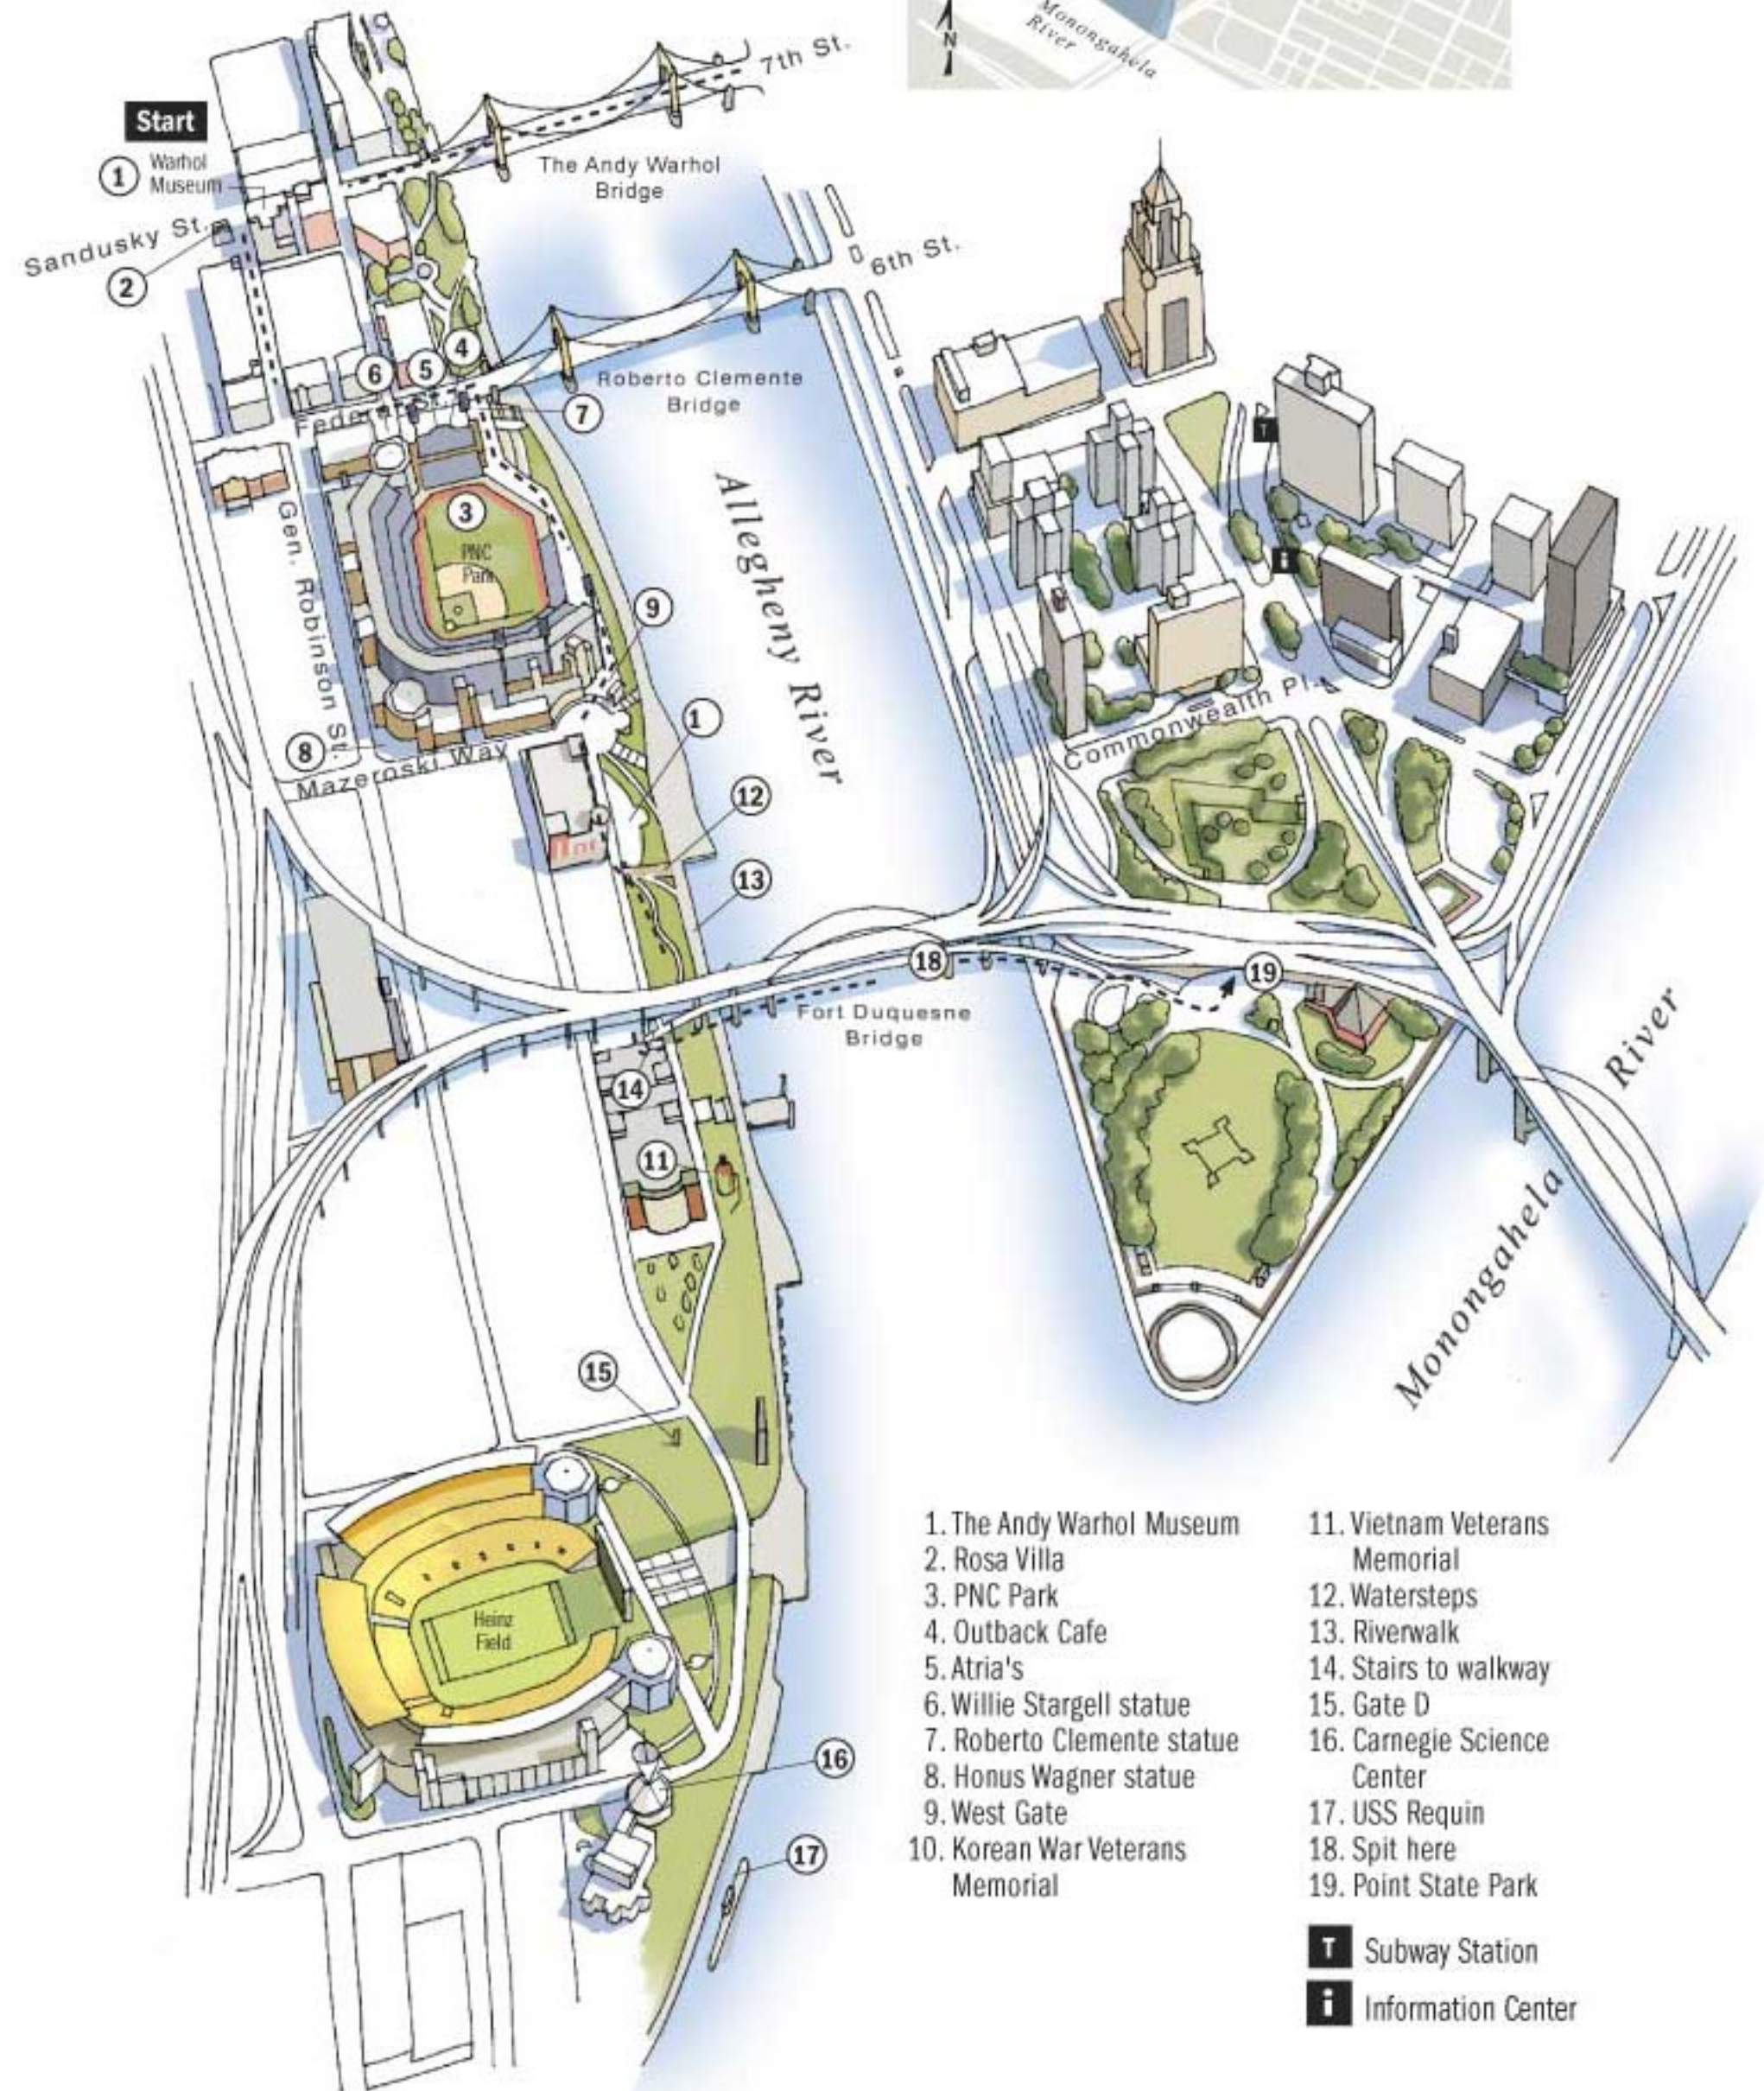

North Shore

- | | |
|----------------------------------|-------------------------------|
| 1. The Andy Warhol Museum | 11. Vietnam Veterans Memorial |
| 2. Rosa Villa | 12. Watersteps |
| 3. PNC Park | 13. Riverwalk |
| 4. Outback Cafe | 14. Stairs to walkway |
| 5. Atria's | 15. Gate D |
| 6. Willie Stargell statue | 16. Carnegie Science Center |
| 7. Roberto Clemente statue | 17. USS Requin |
| 8. Honus Wagner statue | 18. Spit here |
| 9. West Gate | 19. Point State Park |
| 10. Korean War Veterans Memorial | |

- T** Subway Station
- i** Information Center